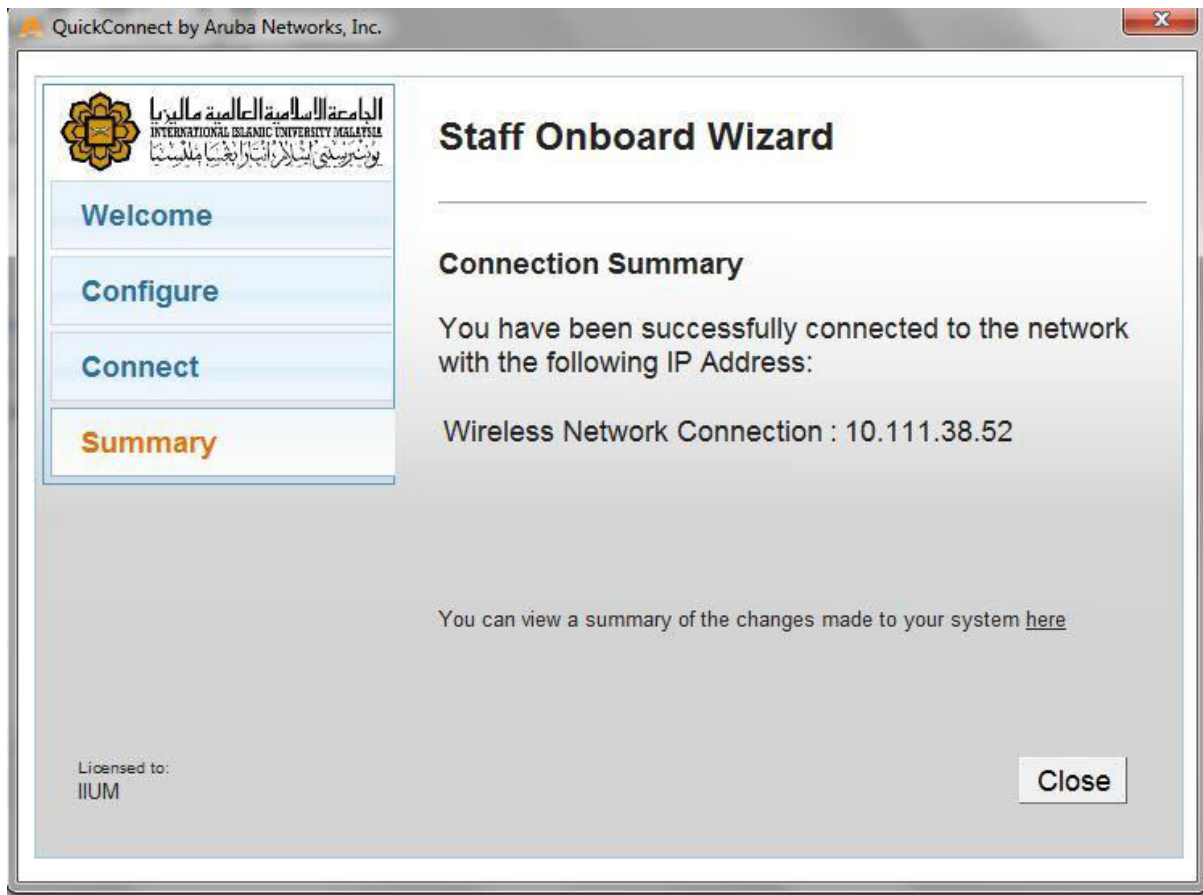

4. Click “start quickconnect” and save the quickconnect.exe. Once it has been saved, click “Run” in order for the program to run.

5. The quickconnect will begin the authentication process like shown below:

6. Once it has been successfully configured, it will show that "You may attempt to connect to the secure network "IIUM-Staff":

- Once it has been connected to the "IIUM-Staff" SSID, your windows laptop will get an IP like shown below: