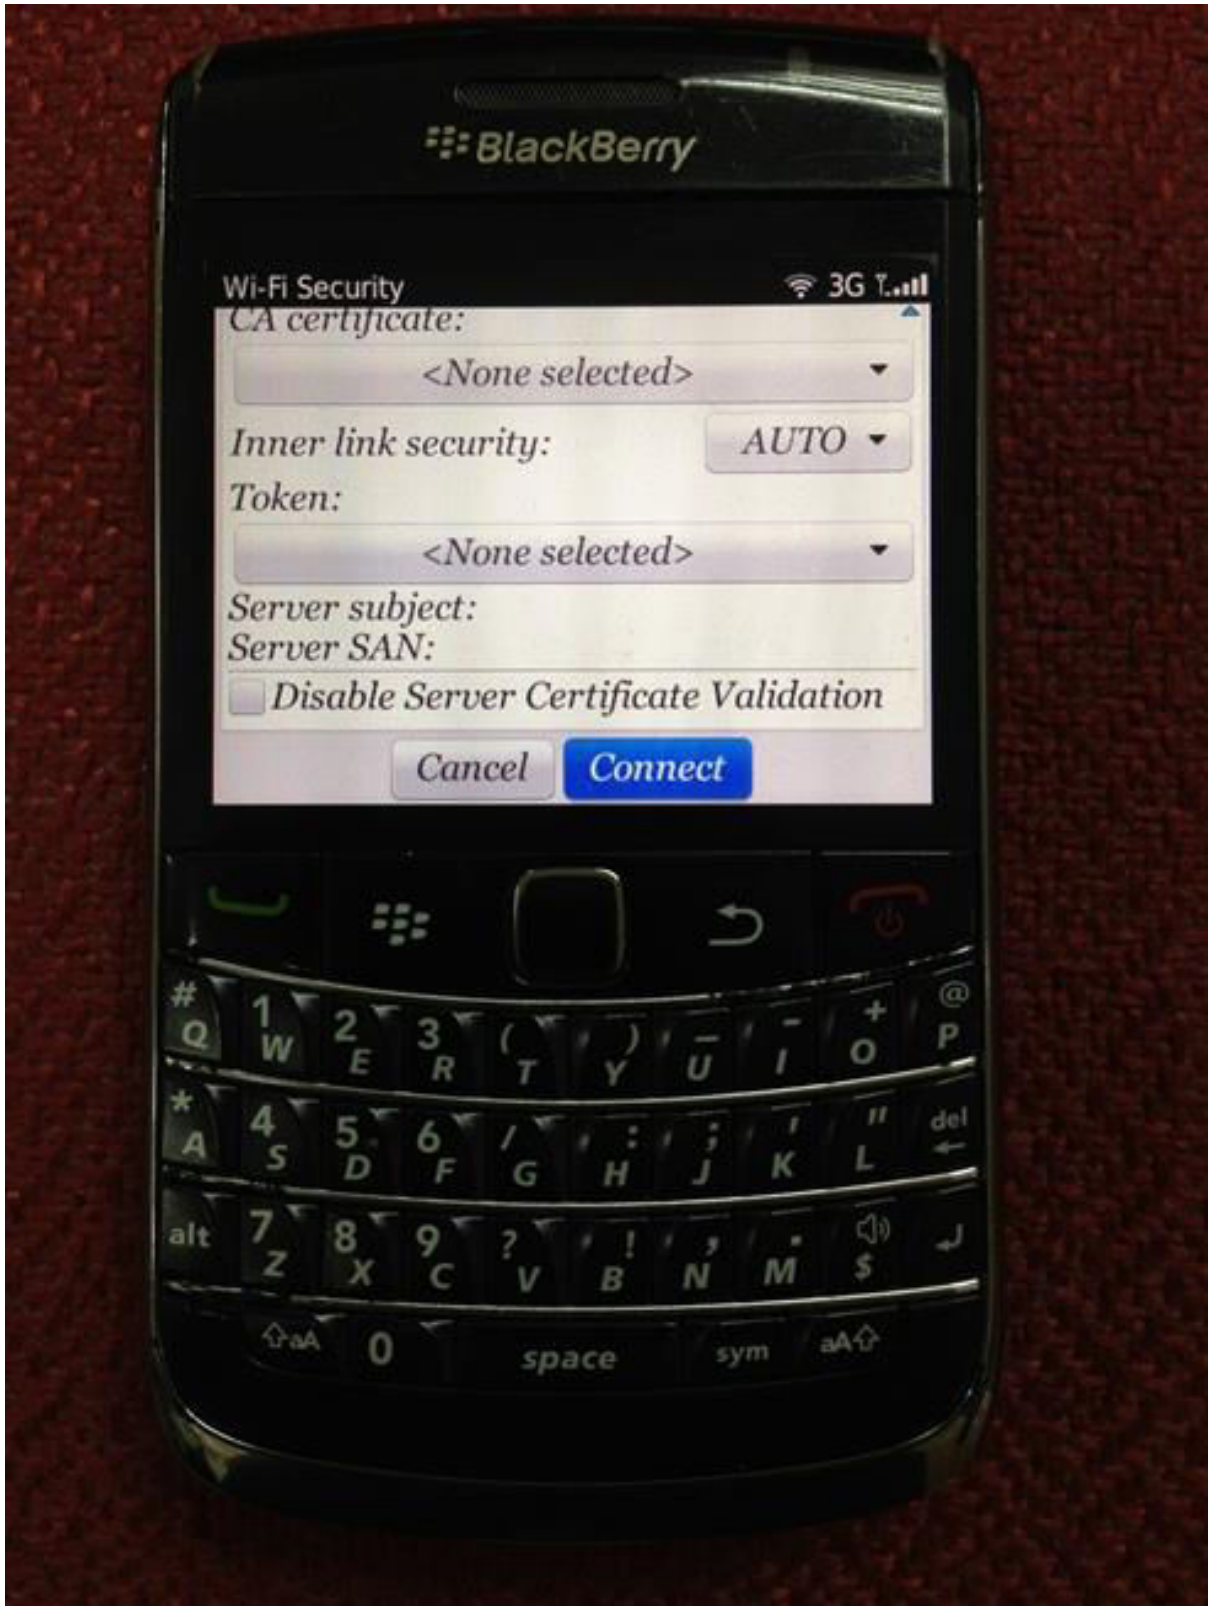

6. Click "Connect"