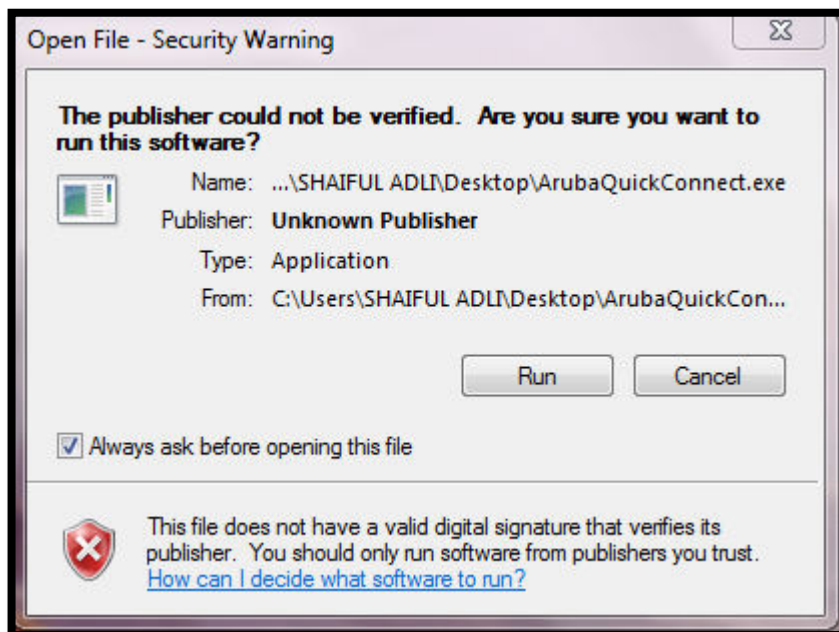

4. Click “start quickconnect” and save the quickconnect.exe. Once it has been saved, click “Run” in order for the program to run.