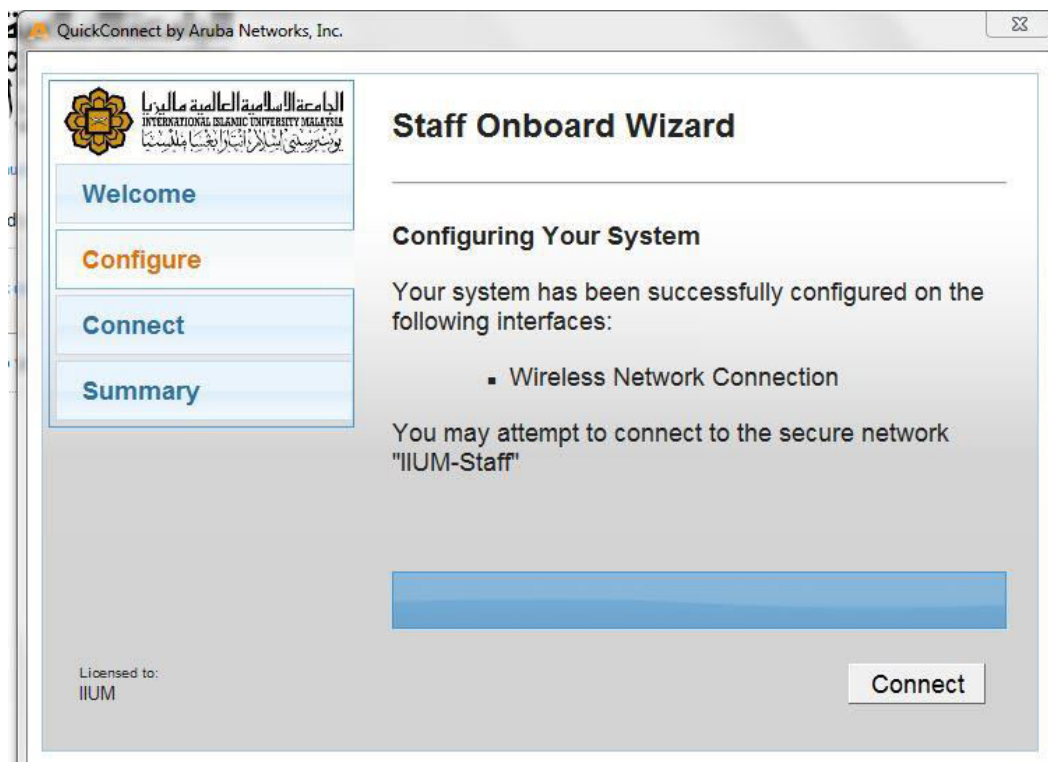

6. Once it has been successfully configured, it will show that "You may attempt to connect to the secure network "IIUM-Staff":