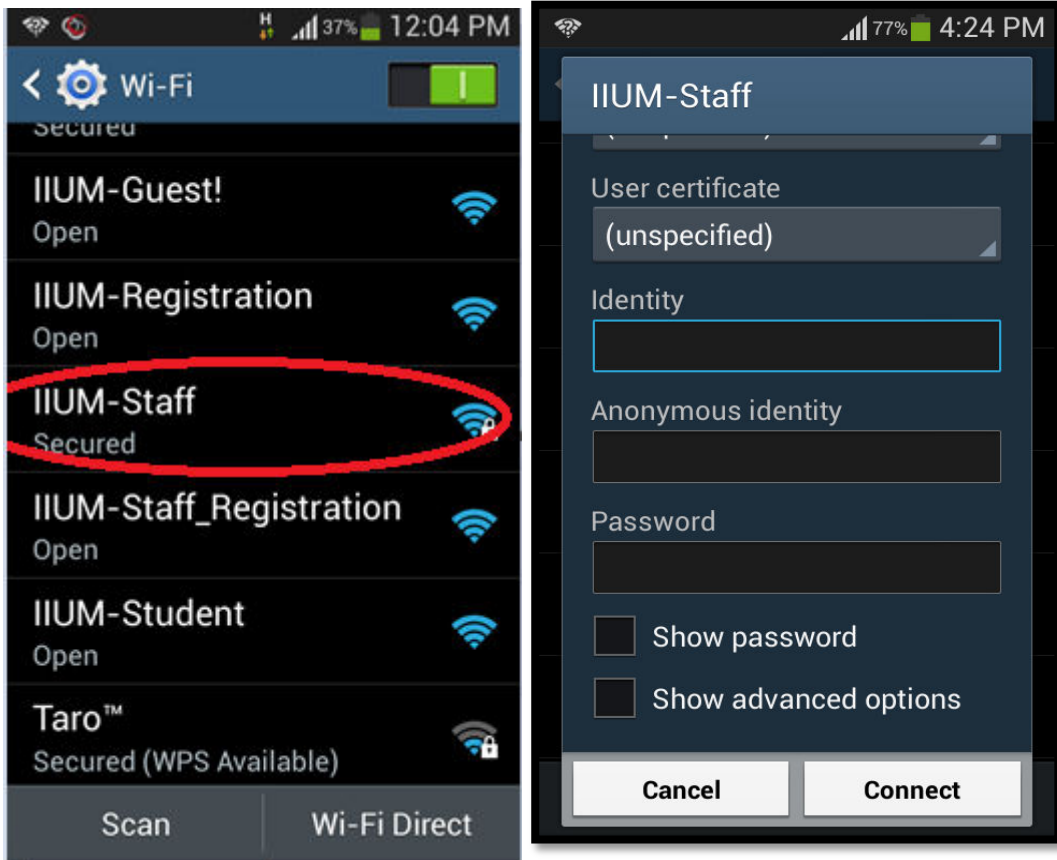

4. Click “start quickconnect” and save the quickconnect.exe. Once it has been saved, click “Run” in order for the program to run.

5. The quickconnect will begin the authentication process like shown below:

6. Once it has been successfully configured, it will show that "You may attempt to connect to the secure network "IIUM-Staff":

- Once it has been connected to the "IIUM-Staff" SSID, your windows laptop will get an IP like shown below:

- You can see at your wireless connection that the laptop is already connected to the "IIUM-Staff" and you may enjoy your wireless connection in IIUM.

User Manual for IIUM-Staff

For Android:

1. Go 'Setting' and navigate to "WI-FI" and select "IIUM-Staff" SSID and below screen will prompt: