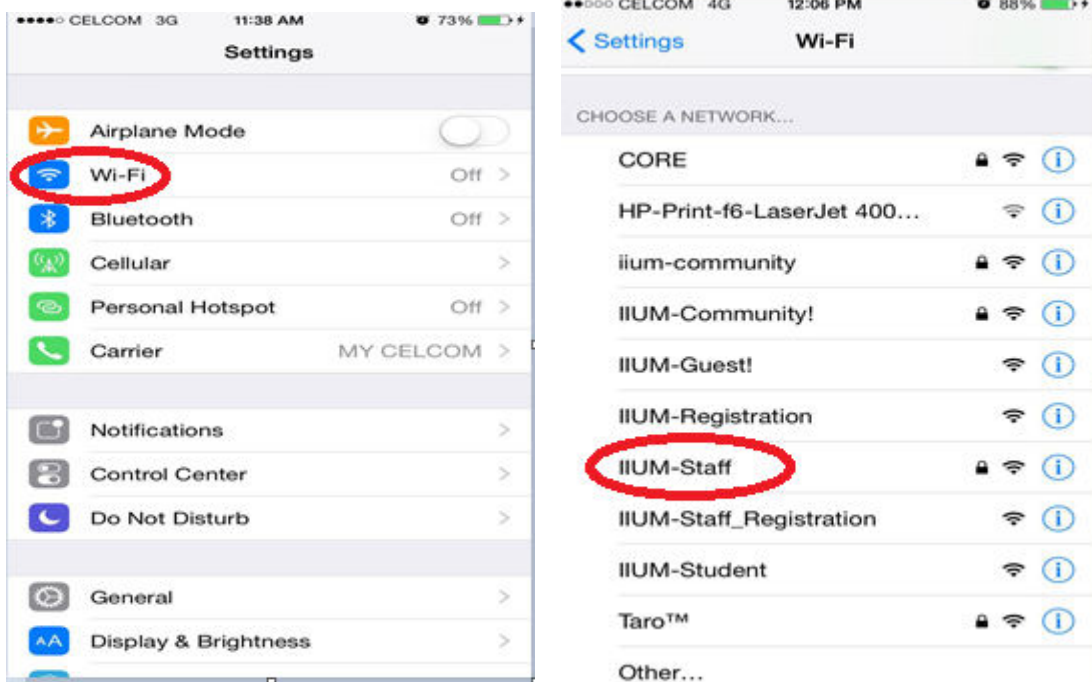

- You can see at your wireless connection that the laptop is already connected to the "IIUM-Staff" and you may enjoy your wireless connection in IIUM.

User Manual for IIUM-Staff

For Android:

1. Go 'Setting' and navigate to "WI-FI" and select "IIUM-Staff" SSID and below screen will prompt:

Leave the "Anonymous identity remain blank

User Manual for IIUM-Staff

For Ipad/Iphone:

1. Go 'Setting' and navigate to "WI-FI" and select "IIUM-Staff" SSID and below screen will prompt:

Enter the password for "IIUM-Staff"