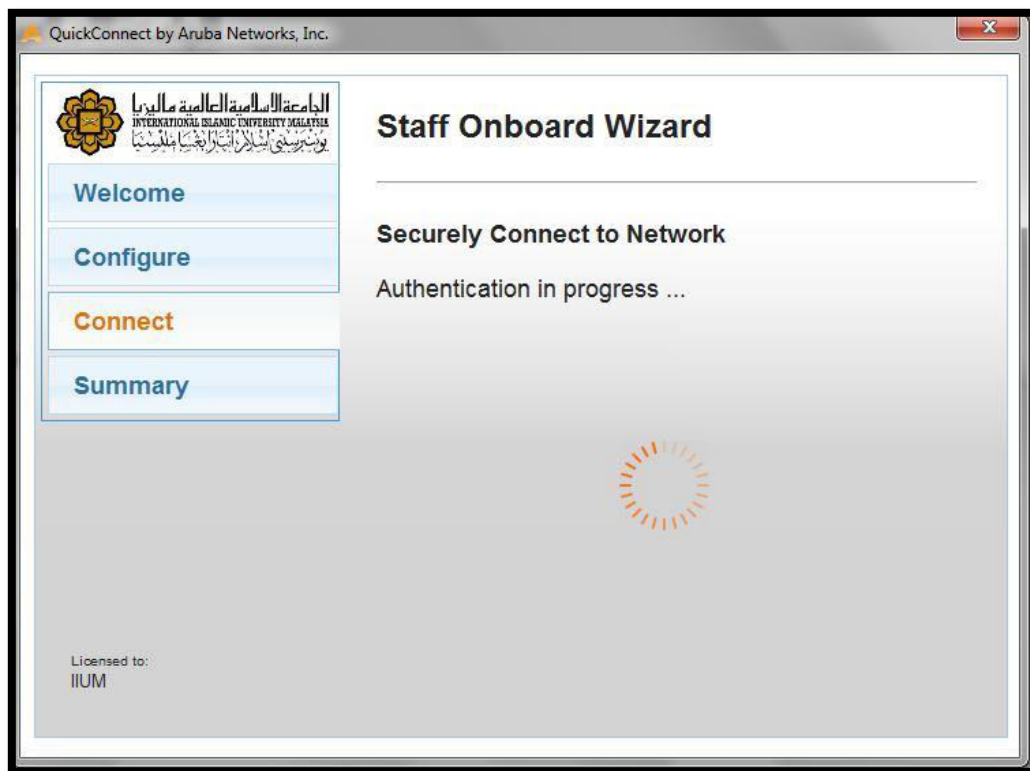

5. The quickconnect will begin the authentication process like shown below: